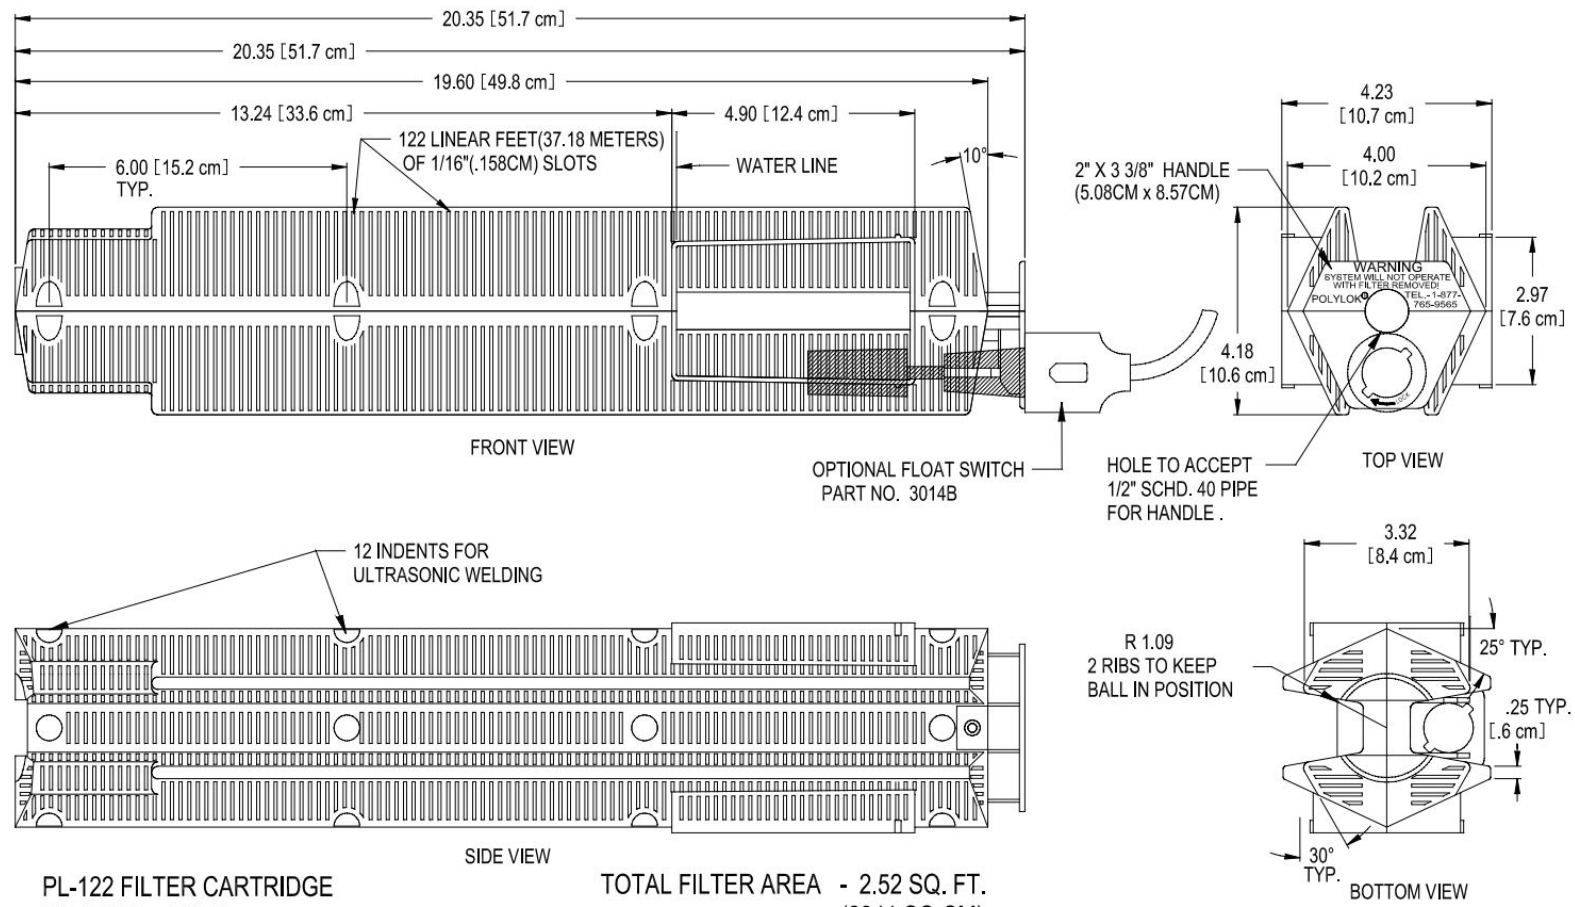

if it flows,
we go with it

1.800.665.4499
barrplastics.com

PL-122 FILTER CARTRIDGE
 PART NO. - 30141
 MATERIAL - POLYPROPYLENE
 COLOR - BLUE

TOTAL FILTER AREA - 2.52 SQ. FT.
 (2341 SQ CM)
 LINEAR FT. OF 1/16" SLOT - 122 FT
 LINEAR METERS OF .158 CM SLOTS - 37.18 METERS